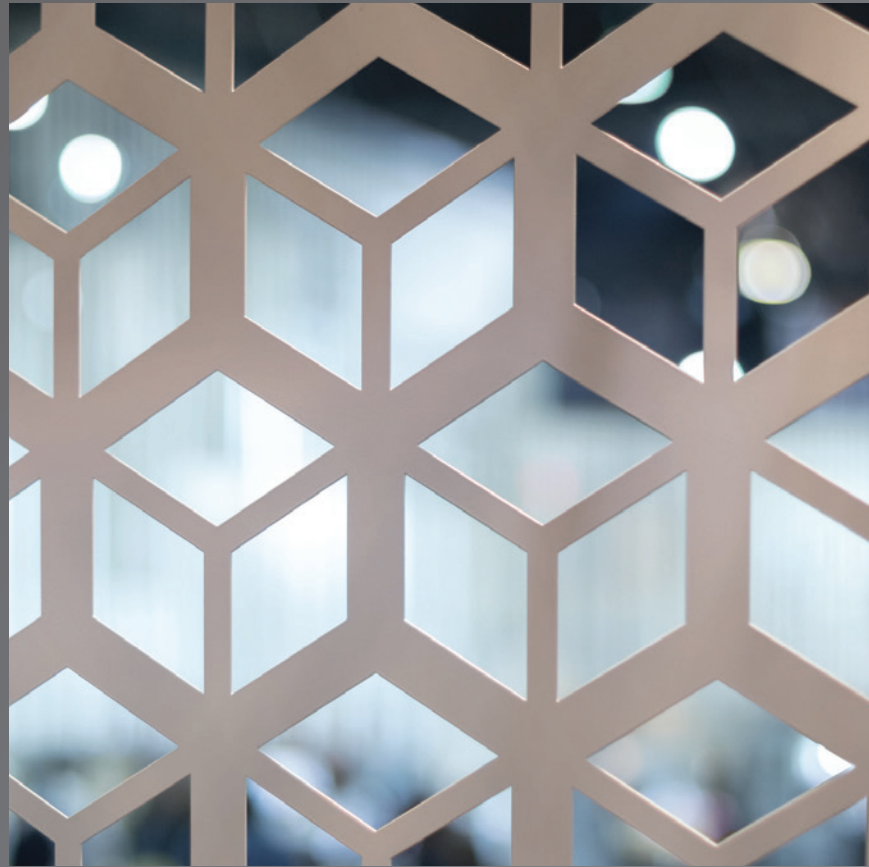

everest
BOARDS

info@everestind.com | www.everestind.com