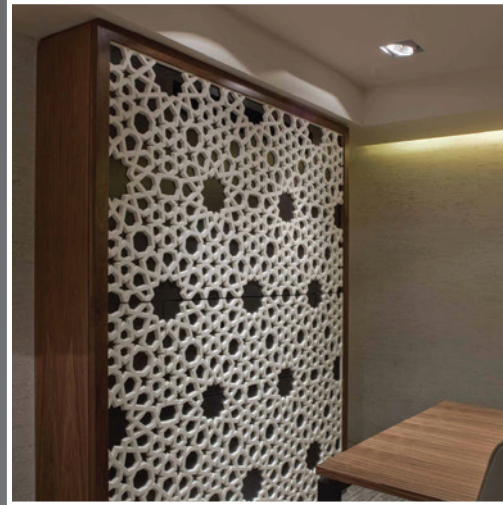

AREAS OF APPLICATION

Everest Designer Jaalis can be used to create partitions, feature walls, designer wall linings, shaft coverings, ceilings, fences etc. Their weather and termite resistant properties, coupled with luxurious looks, make them ideal for varied applications.

Weather Resistant

Moisture Resistant

Termite Resistant