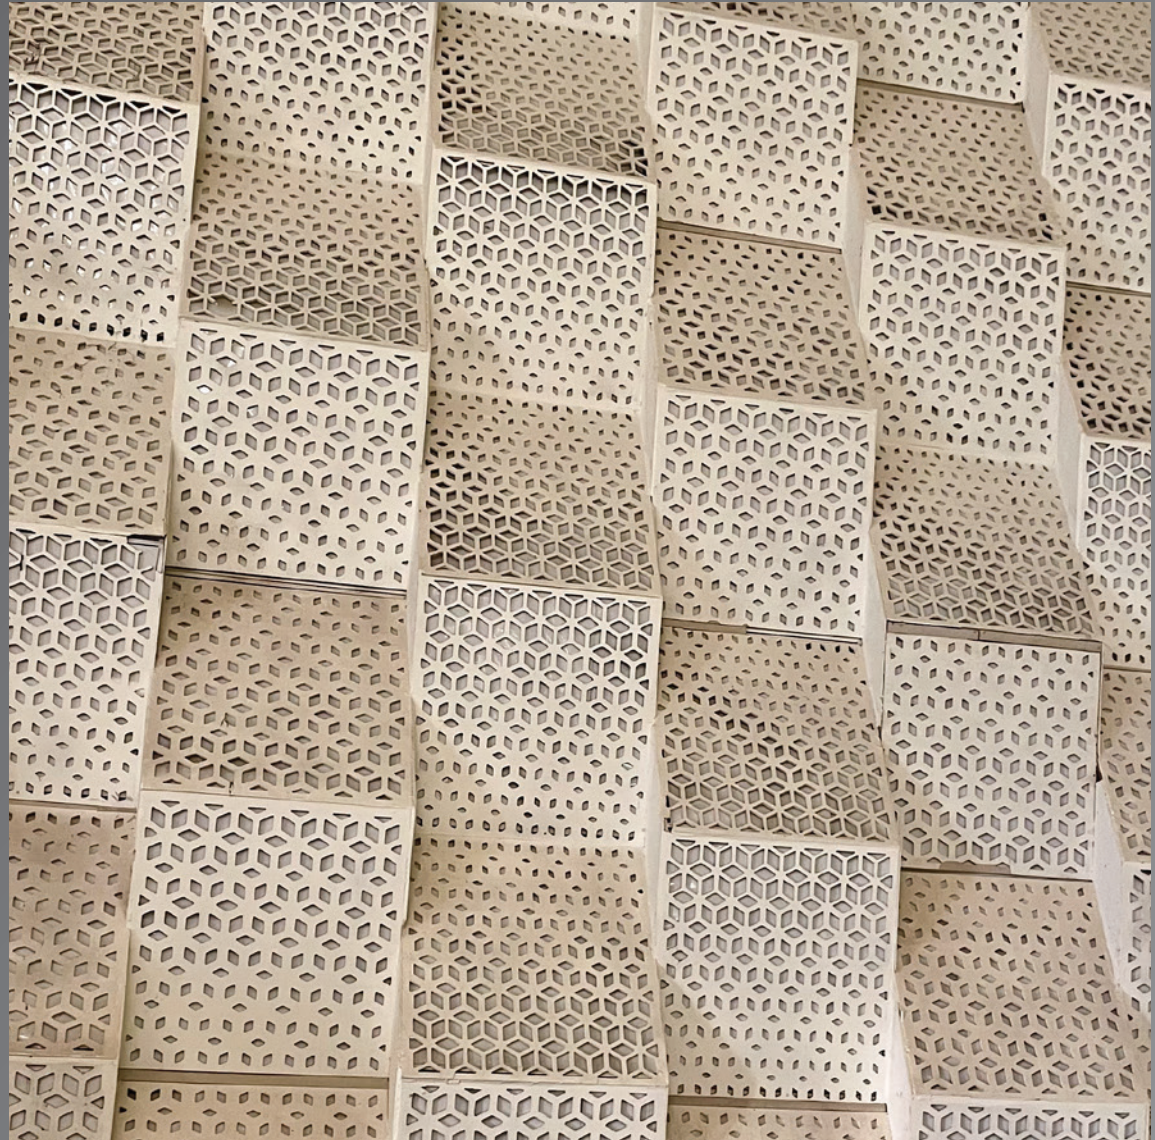

**everest**  
**BOARDS**

**BEAUTY TAILORED TO  
YOUR CREATIVITY.**

## EVEREST DESIGNER JAALIS

The architecture of Medieval Era is considered ahead of its time, and rightfully so. One such design innovation from that time is jaali, which is the term for a perforated stone or latticed screen. Early jaali work was built by carving into stone, generally in geometric patterns, while later the Mughals used very finely carved plant-based designs, as seen in the Taj Mahal. The jaali helps in lowering the temperature by compressing the air through the holes. Also, when the air passes through these openings, its velocity increases giving profound diffusion.