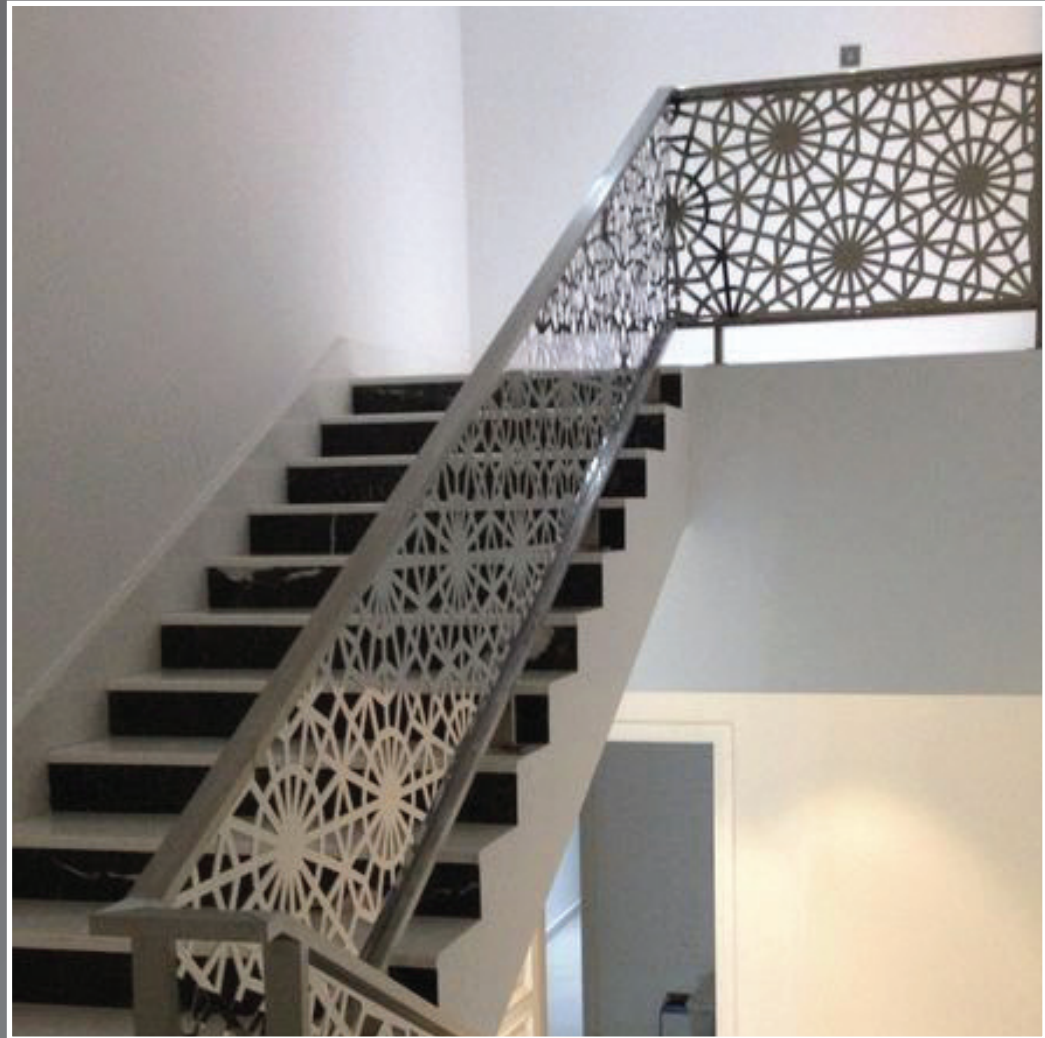

## EVEREST DESIGNER JAALIS

The architecture of Medieval Era is considered ahead of its time, and rightfully so. One such design innovation from that time is jaali, which is the term for a perforated stone or latticed screen. Early jaali work was built by carving into stone, generally in geometric patterns, while later the Mughals used very finely carved plant-based designs, as seen in the Taj Mahal. The jaali helps in lowering the temperature by compressing the air through the holes. Also, when the air passes through these openings, its velocity increases giving profound diffusion.

Everest is proud to re-introduce the jaali, in an all-new 21<sup>st</sup>-century avatar - Everest Designer Jaalis. This new-age solution will enable architects and designers to turn their creativity into reality. Everest Designer Jaalis are completely customisable and can be tailor-made as per your specifications, thus making each piece distinct and innovative. They can sustain prolonged exposure to extreme weather conditions and are cost-efficient, which makes them ideal for internal and external applications in both commercial and residential segments.

## AREAS OF APPLICATION

Everest Designer Jaalis can be used to create partitions, feature walls, designer wall linings, shaft coverings, ceilings, fences etc. Their weather and termite resistant properties, coupled with luxurious looks, make them ideal for varied applications.